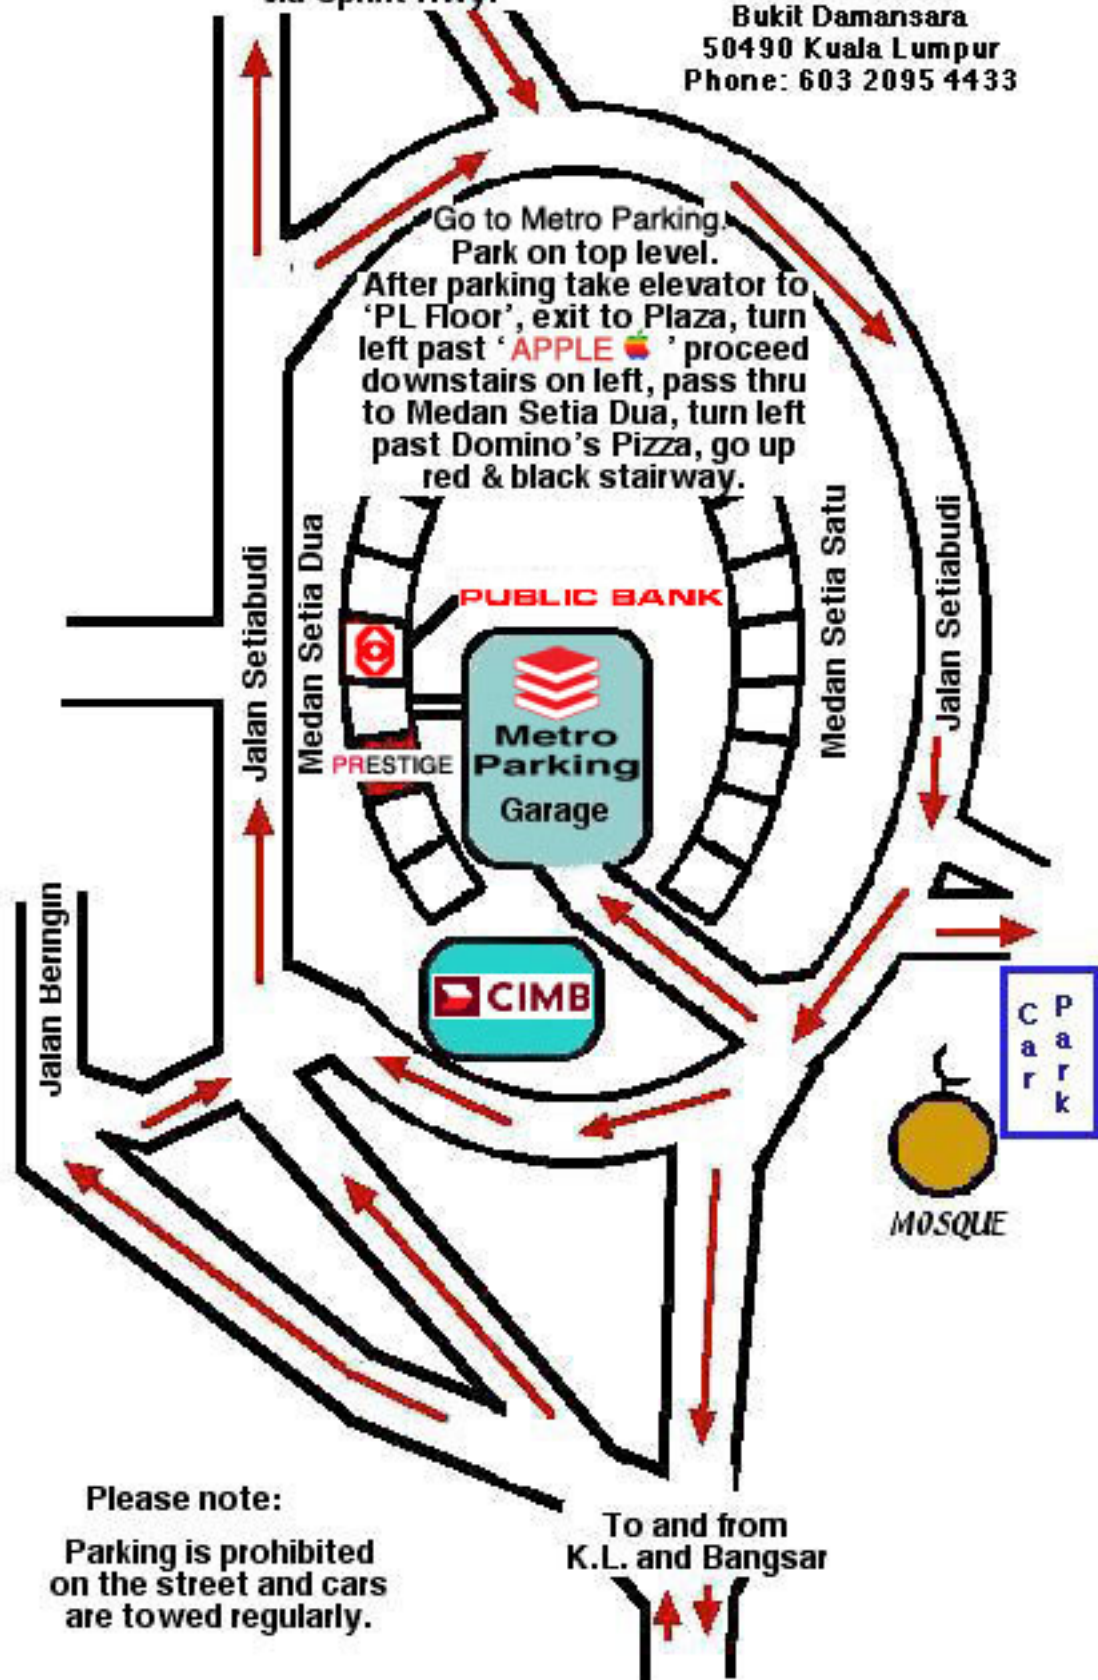

To and from K.L.
and Mont Kiara
via Sprint Hwy.

PRESTIGE COMMUNICATIONS

48-1, Plaza Damansara
Medan Setia 2
Bukit Damansara
50490 Kuala Lumpur
Phone: 603 2095 4433

Go to Metro Parking.
Park on top level.
After parking take elevator to
'PL Floor', exit to Plaza, turn
left past 'APPLE 🍏', proceed
downstairs on left, pass thru
to Medan Setia Dua, turn left
past Domino's Pizza, go up
red & black stairway.

Please note:

Parking is prohibited
on the street and cars
are towed regularly.